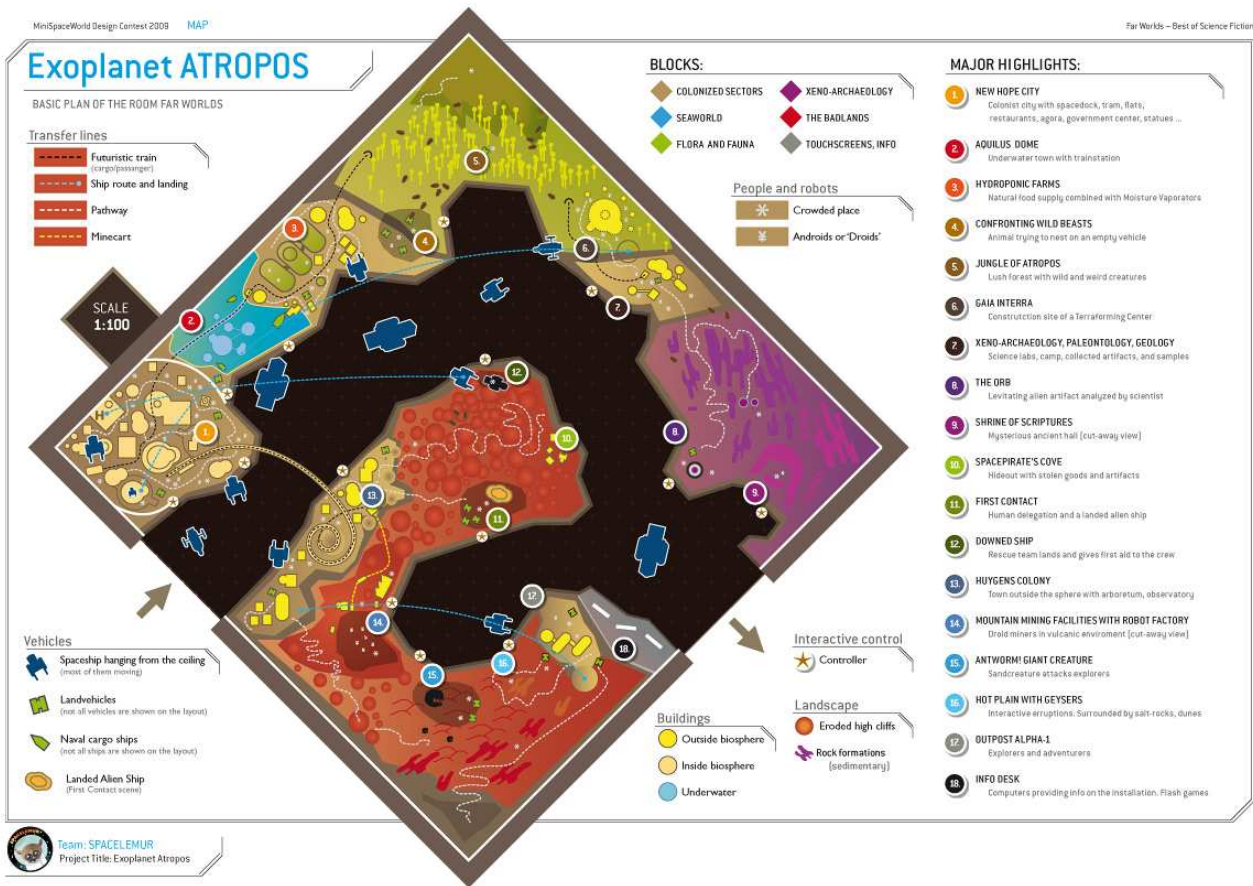

Exoplanet Atropos – Team SpaceLemur's winning design of the MSW Design Contest 2009: Far Worlds – Best of Science-fiction