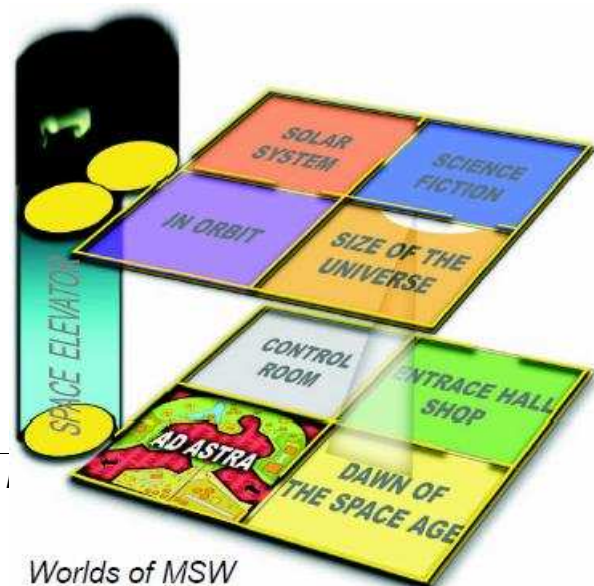

For immediate release

Lunar imaginations in Scale Model Layout The MSW Design Contest 2010: MoonDreams

14th June 2010

Creativity and vision of future are required for the [MiniSpaceWorld Design Contest 2010: MoonDreams](#): how would you imagine a 150-200 m² scale model layout surface - in 1:100 or 1:87, the H0 Standard of model railways, scale – of the **fascinating world** of our neighbor companion, the **Moon**? The

participating teams are asked to prepare their ideas about a *Moon focused* exhibit hall of MSW. The themes of the design are free to choose: they can feature historical missions like the Apollo flights or the Lunokhod, imagine first permanent colonies, show a complete "Moon city" with all the necessary facilities, or present future activities like regolith processing and mining of various minerals.

**Submission deadline:
30th September 2010**

[MiniSpaceWorld](#) aims to create a spectacular scale model world for space flight and astronomy, using a layout scale 1:87 ([H0 Scale](#)) or similar. The MSW Worlds represent the stepping stones on our way from Earth into space. Light and sound effects, day and night simulations, historical and modern vehicles in motion, rocket starts, representation of future life scenes in the solar system will enrich the visitors' experience. Under the motto "Space for Everybody",

MiniSpaceWorld will be a living scale model exhibit, showcasing everything from current rocket technology to basic principles of physics and astronomy, space travel as seen in science fiction and more. The famous Miniatur Wonderland in Hamburg does for model railroads what we want to do for space-themed modelers and educators. The Hamburg railroad venue has shown, by drawing over **six million visitors** since its opening in 2001, that high quality modeling can draw a significant audience. From model railroads to space may not be that big a leap.